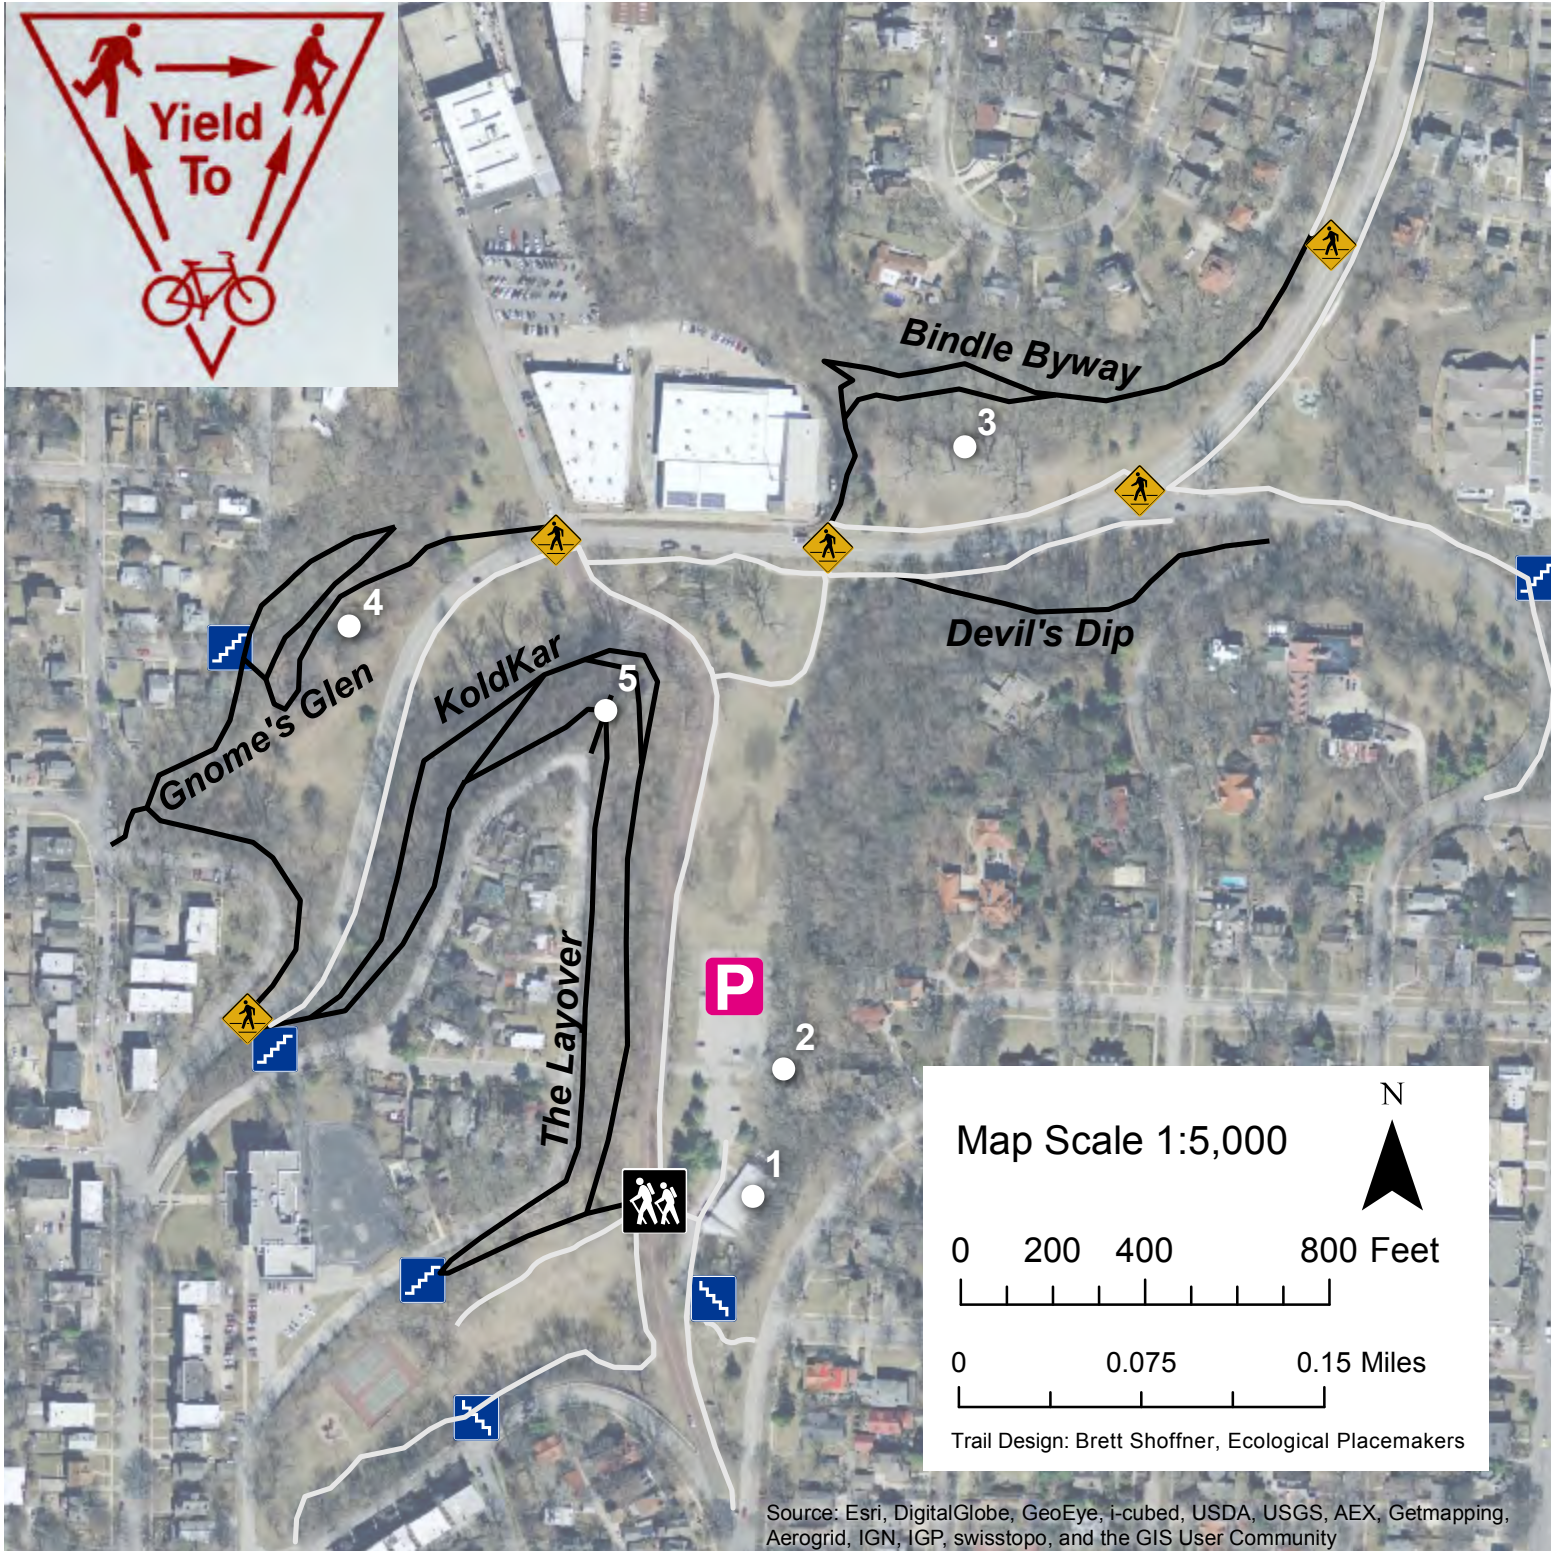

Roanoke Park Trail System

— Roanoke Park Trails

 Trailhead

 Parking Lot

 Road Crossings

 Staircases

— Sidewalks

 Park Points of Interest

- 1 - Community Center
- 2 - Native Species Bioswale
- 3 - Coleman Springs
- 4 - Volker Springs
- 5 - Roanoke Drive Bluff

URBAN TRAIL CO

ROANOKE PARK
CONSERVANCY

Honoring the Past, Planting the Future

Map Scale 1:5,000

0 200 400 800 Feet

0 0.075 0.15 Miles

Trail Design: Brett Shoffner, Ecological Placemakers

Source: Esri, DigitalGlobe, GeoEye, i-cubed, USDA, USGS, AEX, Getmapping, Aerogrid, IGN, IGP, swisstopo, and the GIS User Community