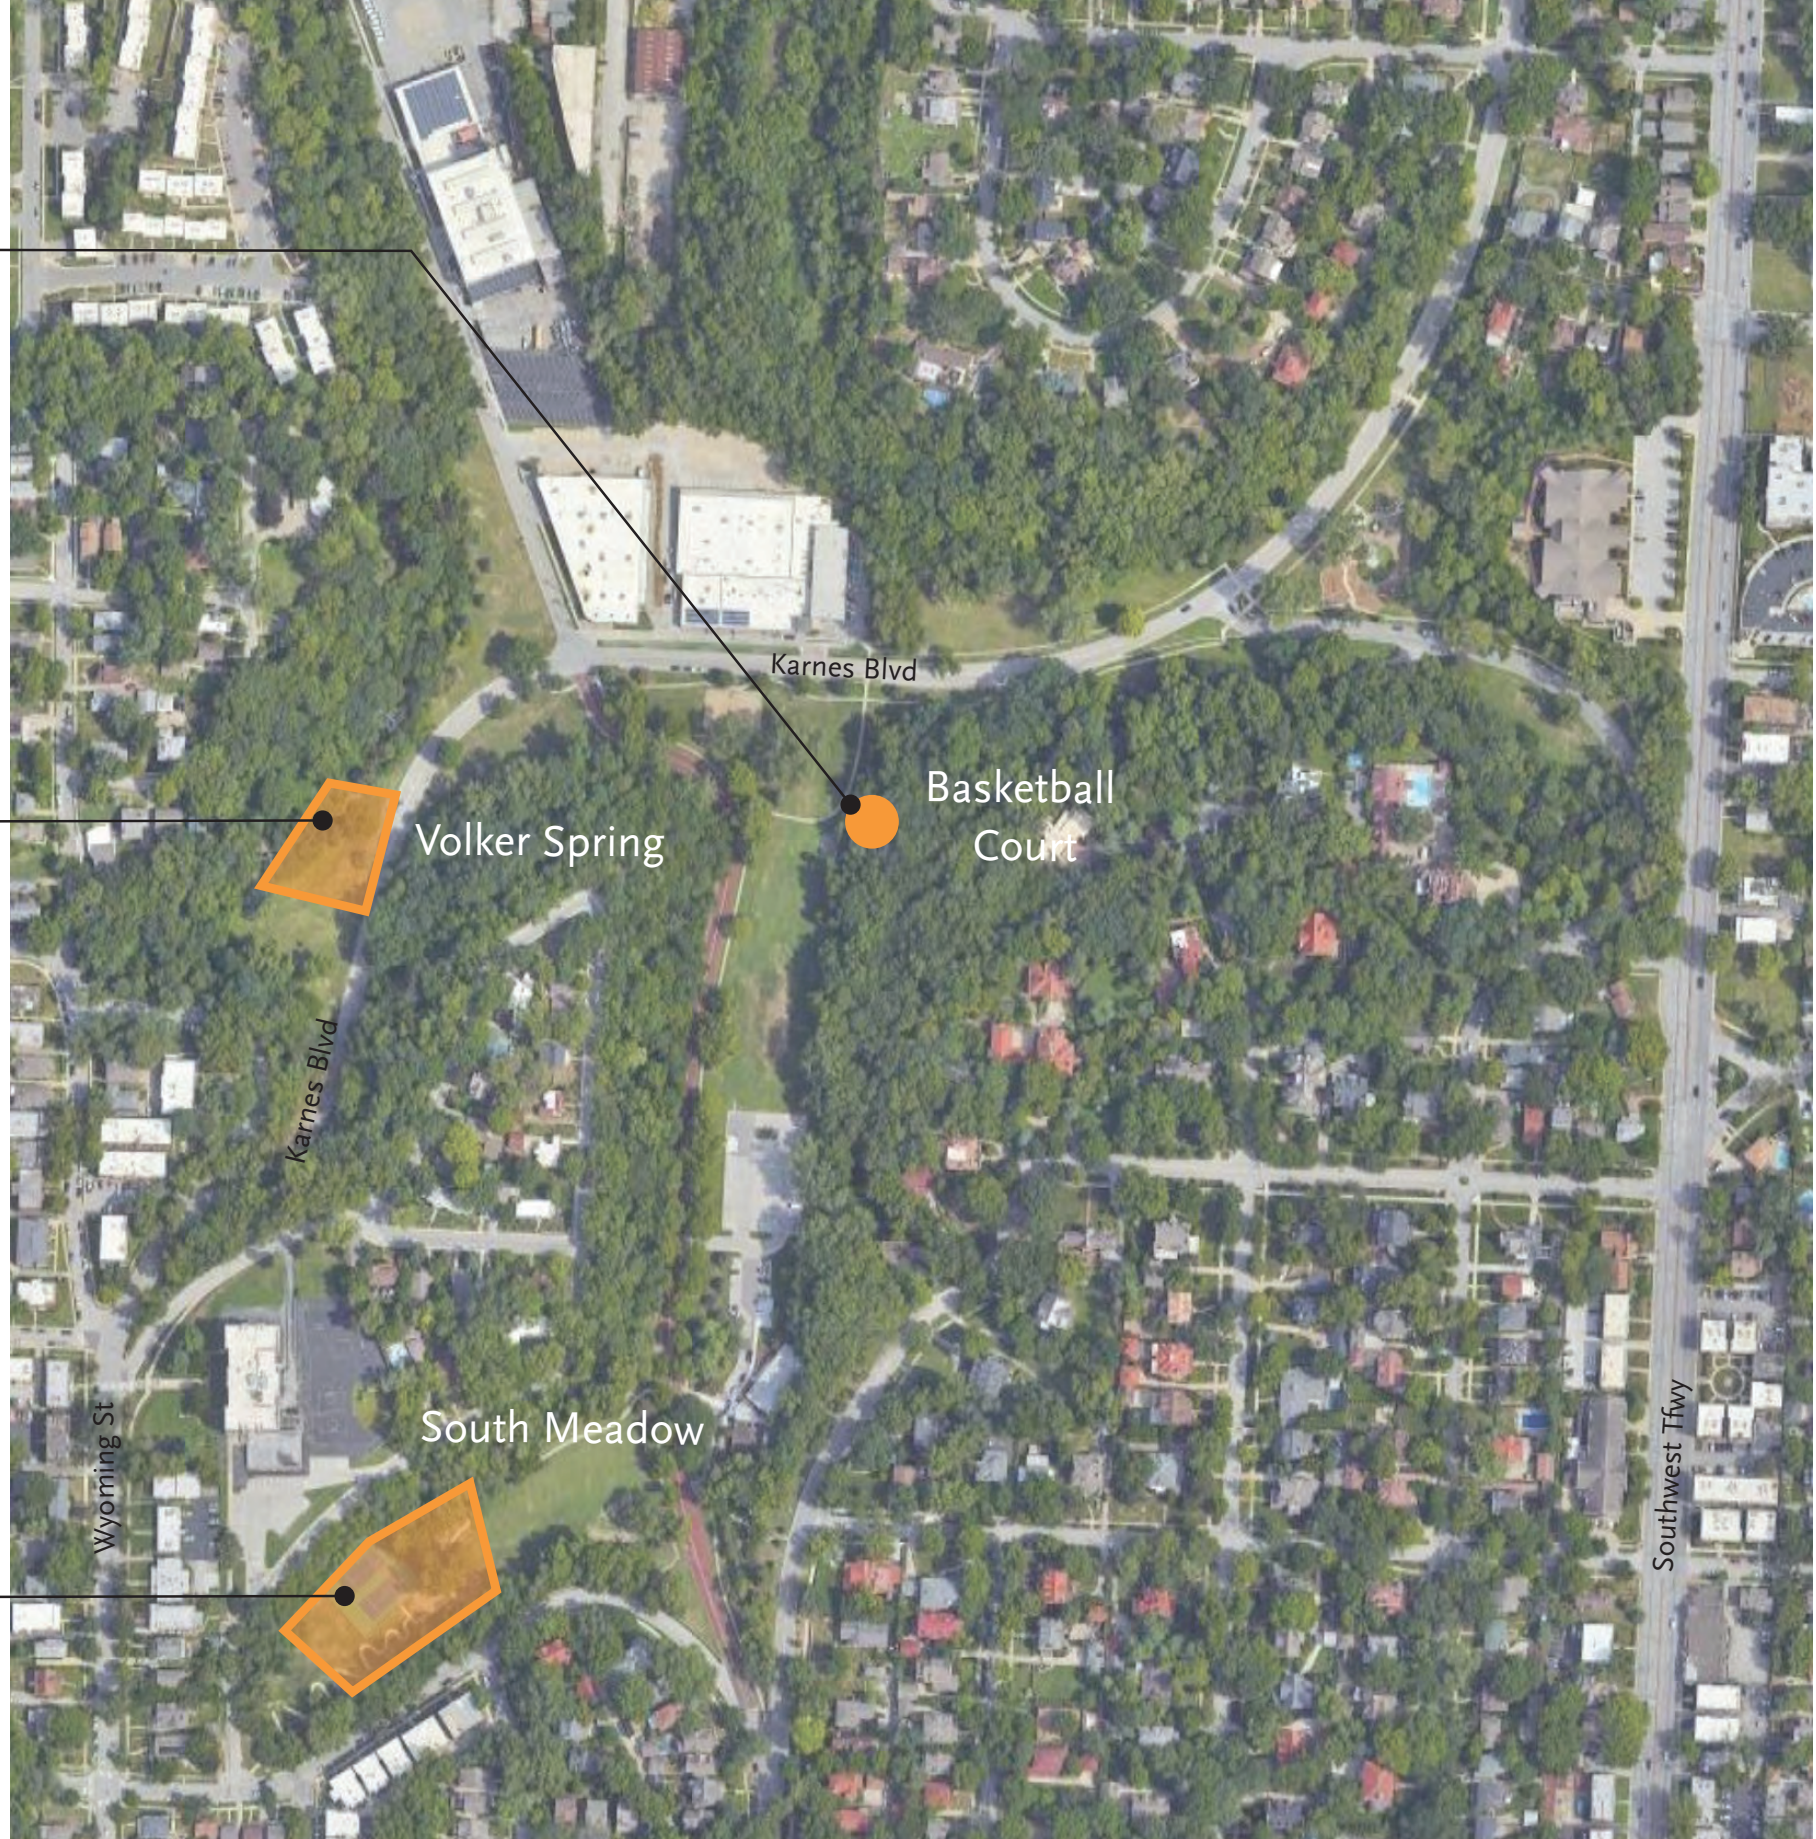

ROANOKE
PARK
CONSERVANCY

ROANOKE PARK

PIAC 2024 Presentation

08.30.2024

Context Aerial

Volker Spring Preliminary Concept Sketch

BEFORE

- 01 Nature Play
- 02 Accessible Path
- 03 Educational Signage
- 04 Footbridge Crossing
- 05 Water Channel
- 06 Sand Play Area
- 07 Improved Pond with Habitat
- 08 Native Plantings

Roanoke Park, KCMO

Upgrade of Basketball Court

Legend

-  Existing Half Court Basketball (40' x 35')
-  Proposed Half Court (50' x 42')

**ESTIMATED
REPLACEMENT COST
\$75,000**

100 ft